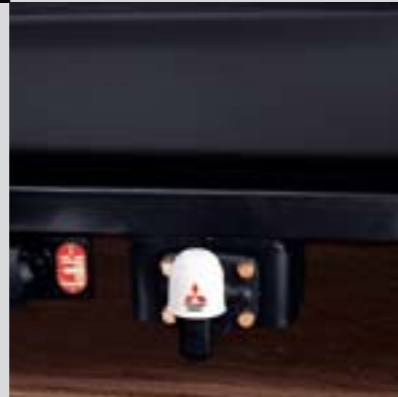

Towbar
Flange type.
MZ312283

Towbar
Fixed type.
MZ312711