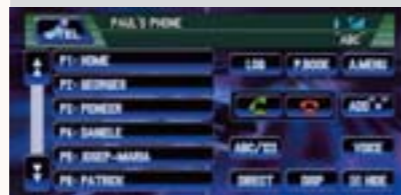

Steering wheel
Grey leather.
MR799048

Note: the navigation and audio equipment shown is for illustration purposes only.

Gear shift knob
Black leather.
MZ310938

Transfer shift knob
Black leather.
LHD, m/t and RHD, a/t
MZ311610
LHD, a/t and RHD, m/t
MZ311747

Gear shift knob
Grey leather.
MR581011

Transfer shift knob
Grey leather.
LHD, m/t
MR628748
LHD, a/t
MR628750

IN-CAR ENTERTAINMENT

AVIC-X1BT

- Navigation, CD/DVD player, AM/FM tuner and 4 x 50W amplifier
- Fully motorized 6.5" TFT colour display with touch screen operation
- Built in RDS-TMC tuner for real-time traffic re-routing
- Simultaneous navigation and AV entertainment thanks to Memory Navi
- 1 DIN in-dash installation
- DVD-ROM (coverage: 26 European countries, for details, please ask your dealer)
- DVD-V, CD, CD-R/RW and MP3 reproduction
- Compatible for CD changer
- Handsfree carkit by Bluetooth
- Ready for iPod adapter
- Detachable front panel MME31562