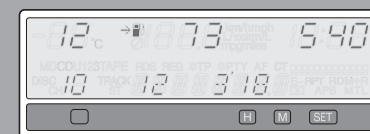

Monochrome display with CD player