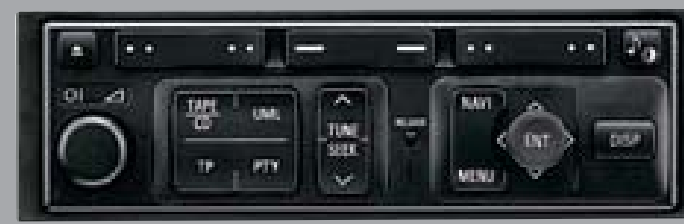

1. **Navigation control**
1. Navi/menu switch
  2. Joystick/ent multi controller
  3. Six navigation operation switches

PH-4500
Full colour arrow type navigation system, RDS (EON/PTY) tuner/cassette player, CD-ROM player, CD changer control, telephone mute, trip computer, 4 x 30W.
MZ312721

Navigation installation kit
MZ312739