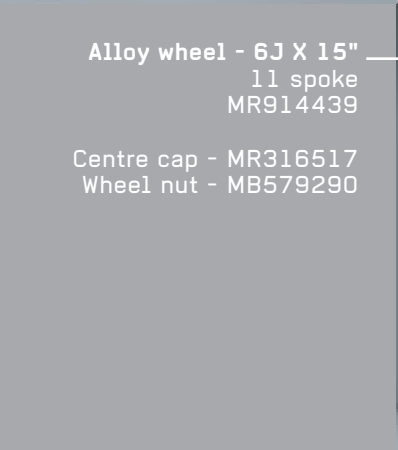

Alloy wheel - 6J X 15"
7 spoke
MZ312050

Alloy wheel - 6J X 15"
11 spoke
MR914439

Centre cap - MR316517
Wheel nut - MB579290

Alloy wheel - 5.5J X 14"
7 spoke
MZ311856

Alloy wheel - 5.5J X 14"
6 twin spoke
MZ311976