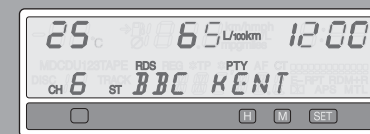

PH-3850
Radio/CD player with RDS-EON tuner, CD changer control, trip computer mode switch, telephone mute and detachable front panel, 4 x 40W. Standard equipped with Jazz Black front panel.
MZ312637

Monochrome display with driving-related and audio information