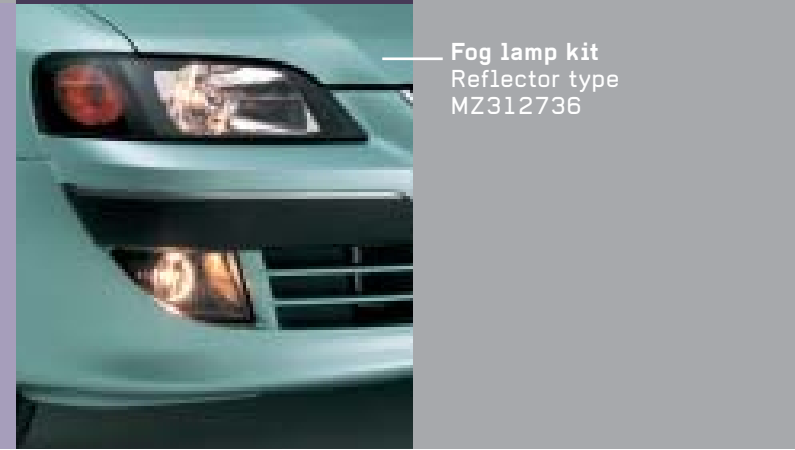

AS SAFE AS YOU WANT TO BE

For Mitsubishi Motors safety is the most essential issue in developing a new model and your Space Star is proof of that. Our high safety standards assure you and your passengers a safe journey every day. Depending on the wishes and needs of its owner the Space Star can be equipped with several extra safety features. So everyone, including the little ones in the back seat, will enjoy a comfortable and safe drive. All accessories have been specially developed for the Space Star so both fit and safety are unsurpassed.

SAFETY & PROTECTION